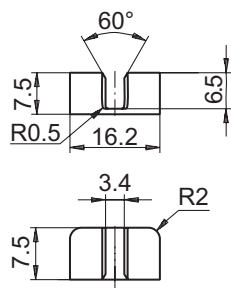

Accessories

Mounting accessories

Z 119.037 / Z 119.036

Features

- Rubber buffer element as torque support

Part number

Z 119.036	Rubber buffer element 7.5 mm long, as torque support
Z 119.037	Rubber buffer element 18.5 mm long, as torque support

Suitable for

G1M2H, G1MMH, G2M2H, G2MMH, GI341, GI342, GXN1H, GXP1H, GXP6H, RXA1H

Dimensions

Z 119.036

Z 119.037