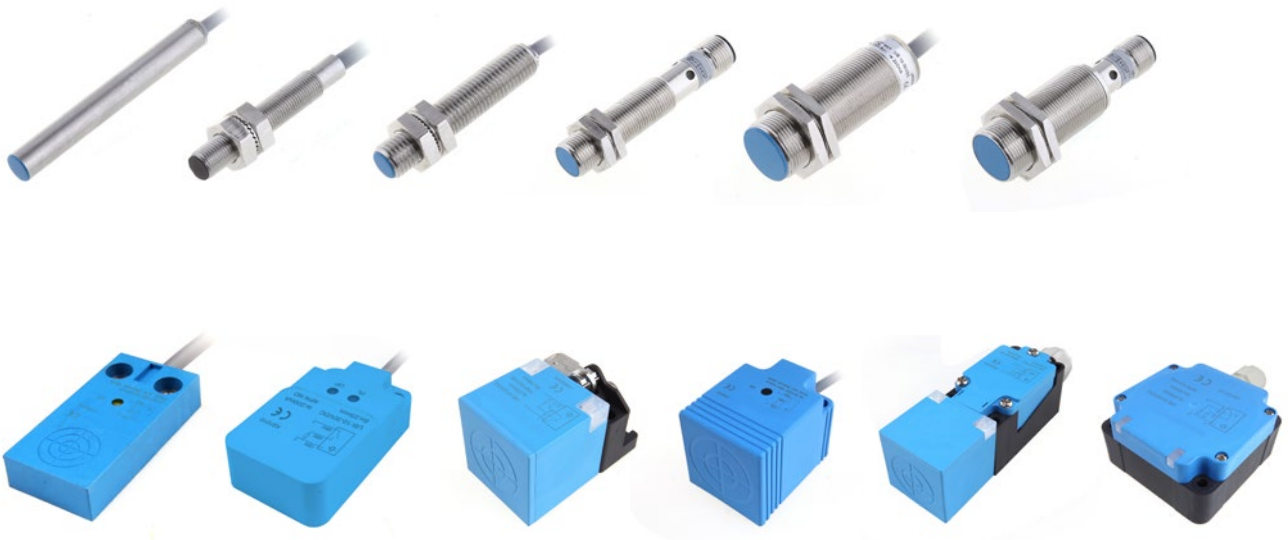

# Inductive Proximity Switches

**new series | cost-efficient | extended sensing distance | also with analogue output (for distance measurement) | easy and quick selection with product configurator**

[www.klaschka.de](http://www.klaschka.de)

## proximity switches cylindrical housing without thread

Housing	Length	Operating Distance	Mounting	Output	Connection	Type	Ref. No.
Ø4 mm	30 mm	0,8 mm	flush	pnp (NO)	PUR, 2m	IAD-4er30b1,5-1PD1A 2m	114401-020
Ø6,5 mm	40 mm	2,0 mm	flush	pnp (NO)	PVC, 2m	IAD-6,5er40b2-1ND1A 2m	114405-020
Ø6,5 mm	54 mm	2,0 mm	flush	pnp (NO)	M8	IAD-6,5er54b2-1W1A	114406
Ø6,5 mm	43 mm	4,0 mm	non-flush	pnp (NO)	PVC, 2m	IAD-6,5er43n4-1ND1A 2m	114409-020
Ø6,5 mm	57 mm	4,0 mm	non-flush	pnp (NO)	M8	IAD-6,5er57n4-1W1A	114410

## proximity switches cylindrical housing with thread

Housing	Length	Operating Distance	Mounting	Output	Connection	Type	Ref. No.
M18	64 mm	12,0 mm	non-flush	pnp (NO+NC)	PVC, 2m	IAD-18cg64n12-12ND1A 2m	114441-020
M18	75 mm	12,0 mm	non-flush	pnp (NO+NC)	M12	IAD-18cg75n12-12S1A	114442
M18	74 mm	20,0 mm	non-flush	pnp (NO)	PVC, 2m	IAD-18cg74n20-1ND1A 2m	114443-020
M18	85 mm	20,0 mm	non-flush	pnp (NO)	M12	IAD-18cg85n20-1S1A	114444
M30	64 mm	15,0 mm	non-flush	pnp (NO+NC)	PVC, 2m	IAD-30cg64n15-12ND1A 2m	114449-020
M30	77 mm	15,0 mm	non-flush	pnp (NO+NC)	M12	IAD-30cg77n15-12S1A	114450
M30	52 mm	15,0 mm	flush	pnp (NO+NC)	PVC, 2m	IAD-30cg52b15-12ND1A 2m	114451-020
M30	63 mm	15,0 mm	flush	pnp (NO+NC)	M12	IAD-30cg63b15-12S1A	114452
M30	67 mm	22,0 mm	non-flush	pnp (NO+NC)	PVC, 2m	IAD-30cg67n22-12ND1A 2m	114453-020