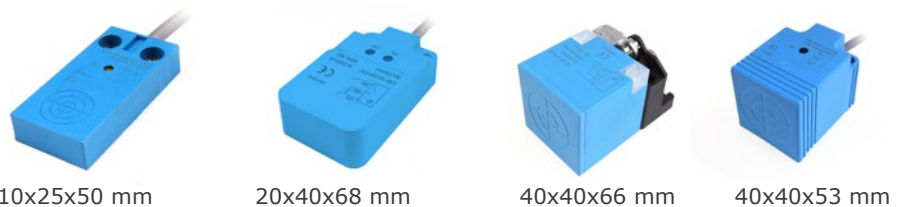

proximity switches rectangular housing

Housing	Length	Operating Distance	Mounting	Output	Connection	Type	Ref. No.
10x25 mm	50 mm	5 mm	flush	pnp (NO)	PVC, 2m	IAD-10x25fq50b5-1ND1A 2m	114477-020
10x25 mm	50 mm	8 mm	non-flush	pnp (NO)	PVC, 2m	IAD-10x25fq50n8-1ND1A 2m	114479-020
20x40 mm	68 mm	15 mm	flush	pnp (NO)	M12	IAD-20x40fq68b15-1S1A	114482
20x40 mm	68 mm	25 mm	non-flush	pnp (NO)	M12	IAD-20x40fq68n25-1S1A	114484
40x40 mm	66 mm	25 mm	flush	pnp (NO+NC)	M12	IAD-40fq66b25-12S1A	114485
40x40 mm	66 mm	40 mm	non-flush	pnp (NO+NC)	M12	IAD-40fq66n40-12S1A	114486
40x40 mm	53 mm	15 mm	flush	pnp (NO+NC)	PVC, 2m	IAD-40fq53b15-12ND1A 2m	114475-020
40x40 mm	53 mm	20 mm	non-flush	pnp (NO+NC)	PVC, 2m	IAD-40fq53n20-12ND1A 2m	114476-020